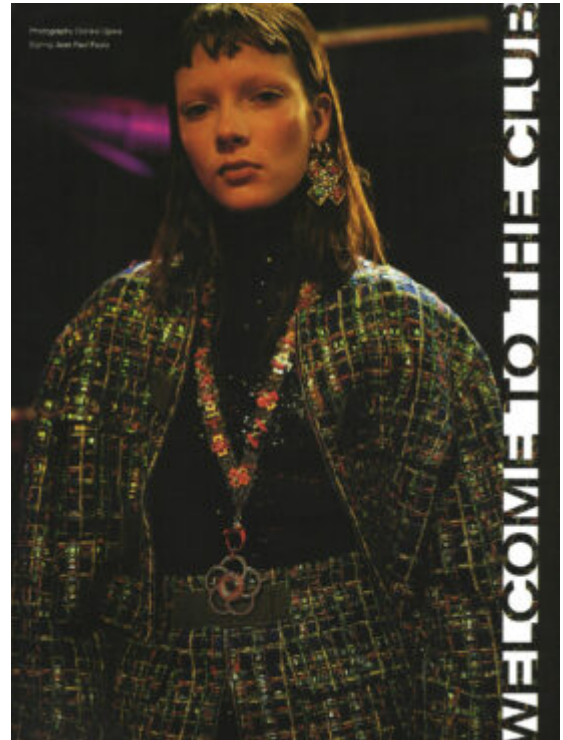

TRUE MODELS

Torry Zherebtcova

181 | 85 / 61 / 93 / 40.5 | Light Brown / Brown

TRUE MODELS

www.italianofashion.com

Torry Zherebtcova

181 | 85 / 61 / 93 / 40.5 | Light Brown / Brown

TRUE MODELS

Torry Zherebtcova

181 | 85 / 61 / 93 / 40.5 | Light Brown / Brown

TRUE MODELS

Torry Zherebtcova

181 | 85 / 61 / 93 / 40.5 | Light Brown / Brown