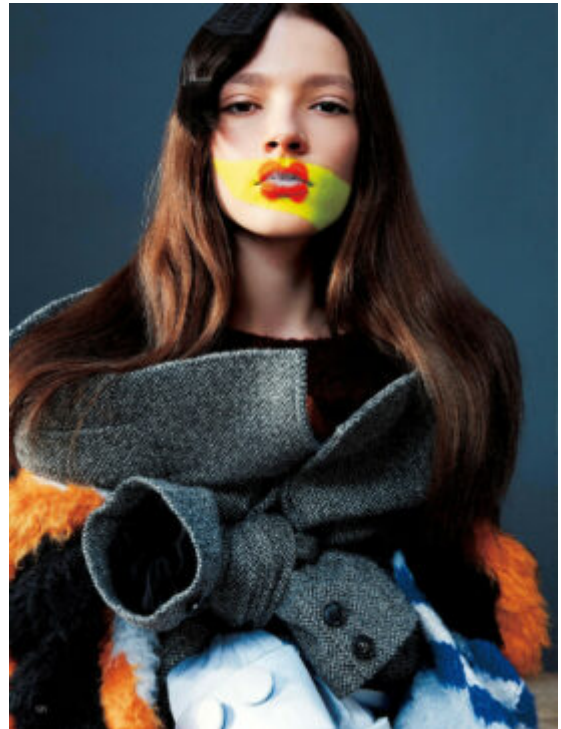

TRUE MODELS

Torry Zherebtcova

181 | 85 / 61 / 93 / 40.5 | Light Brown / Brown

TRUE MODELS

www.italianofashion.com

Torry Zherebtcova

181 | 85 / 61 / 93 / 40.5 | Light Brown / Brown

TRUE MODELS

Torry Zherebtcova

181 | 85 / 61 / 93 / 40.5 | Light Brown / Brown

TRUE MODELS

Torry Zherebtcova

181 | 85 / 61 / 93 / 40.5 | Light Brown / Brown