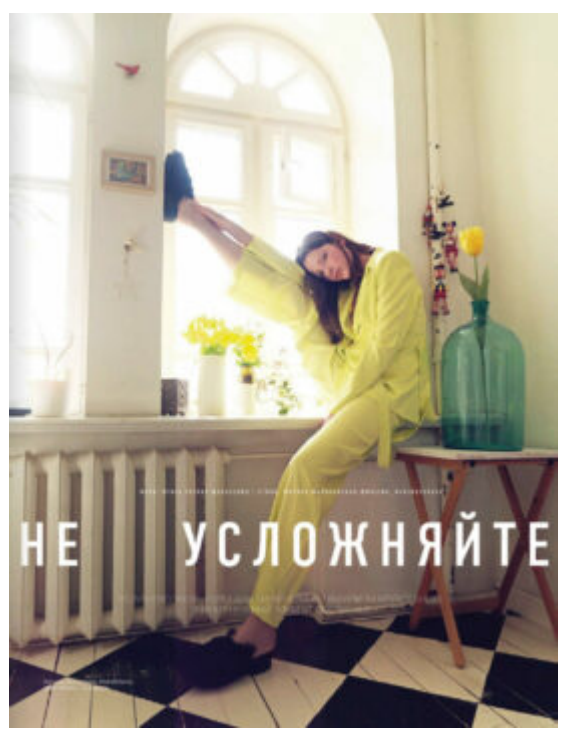

TRUE MODELS

Torry Zherebtcova

181 | 85 / 61 / 93 / 40.5 | Light Brown / Brown

TRUE MODELS

www.italianofashion.com

Torry Zherebtcova

181 | 85 / 61 / 93 / 40.5 | Light Brown / Brown

TRUE MODELS

Torry Zherebtcova

181 | 85 / 61 / 93 / 40.5 | Light Brown / Brown

TRUE MODELS

Torry Zherebtcova

181 | 85 / 61 / 93 / 40.5 | Light Brown / Brown